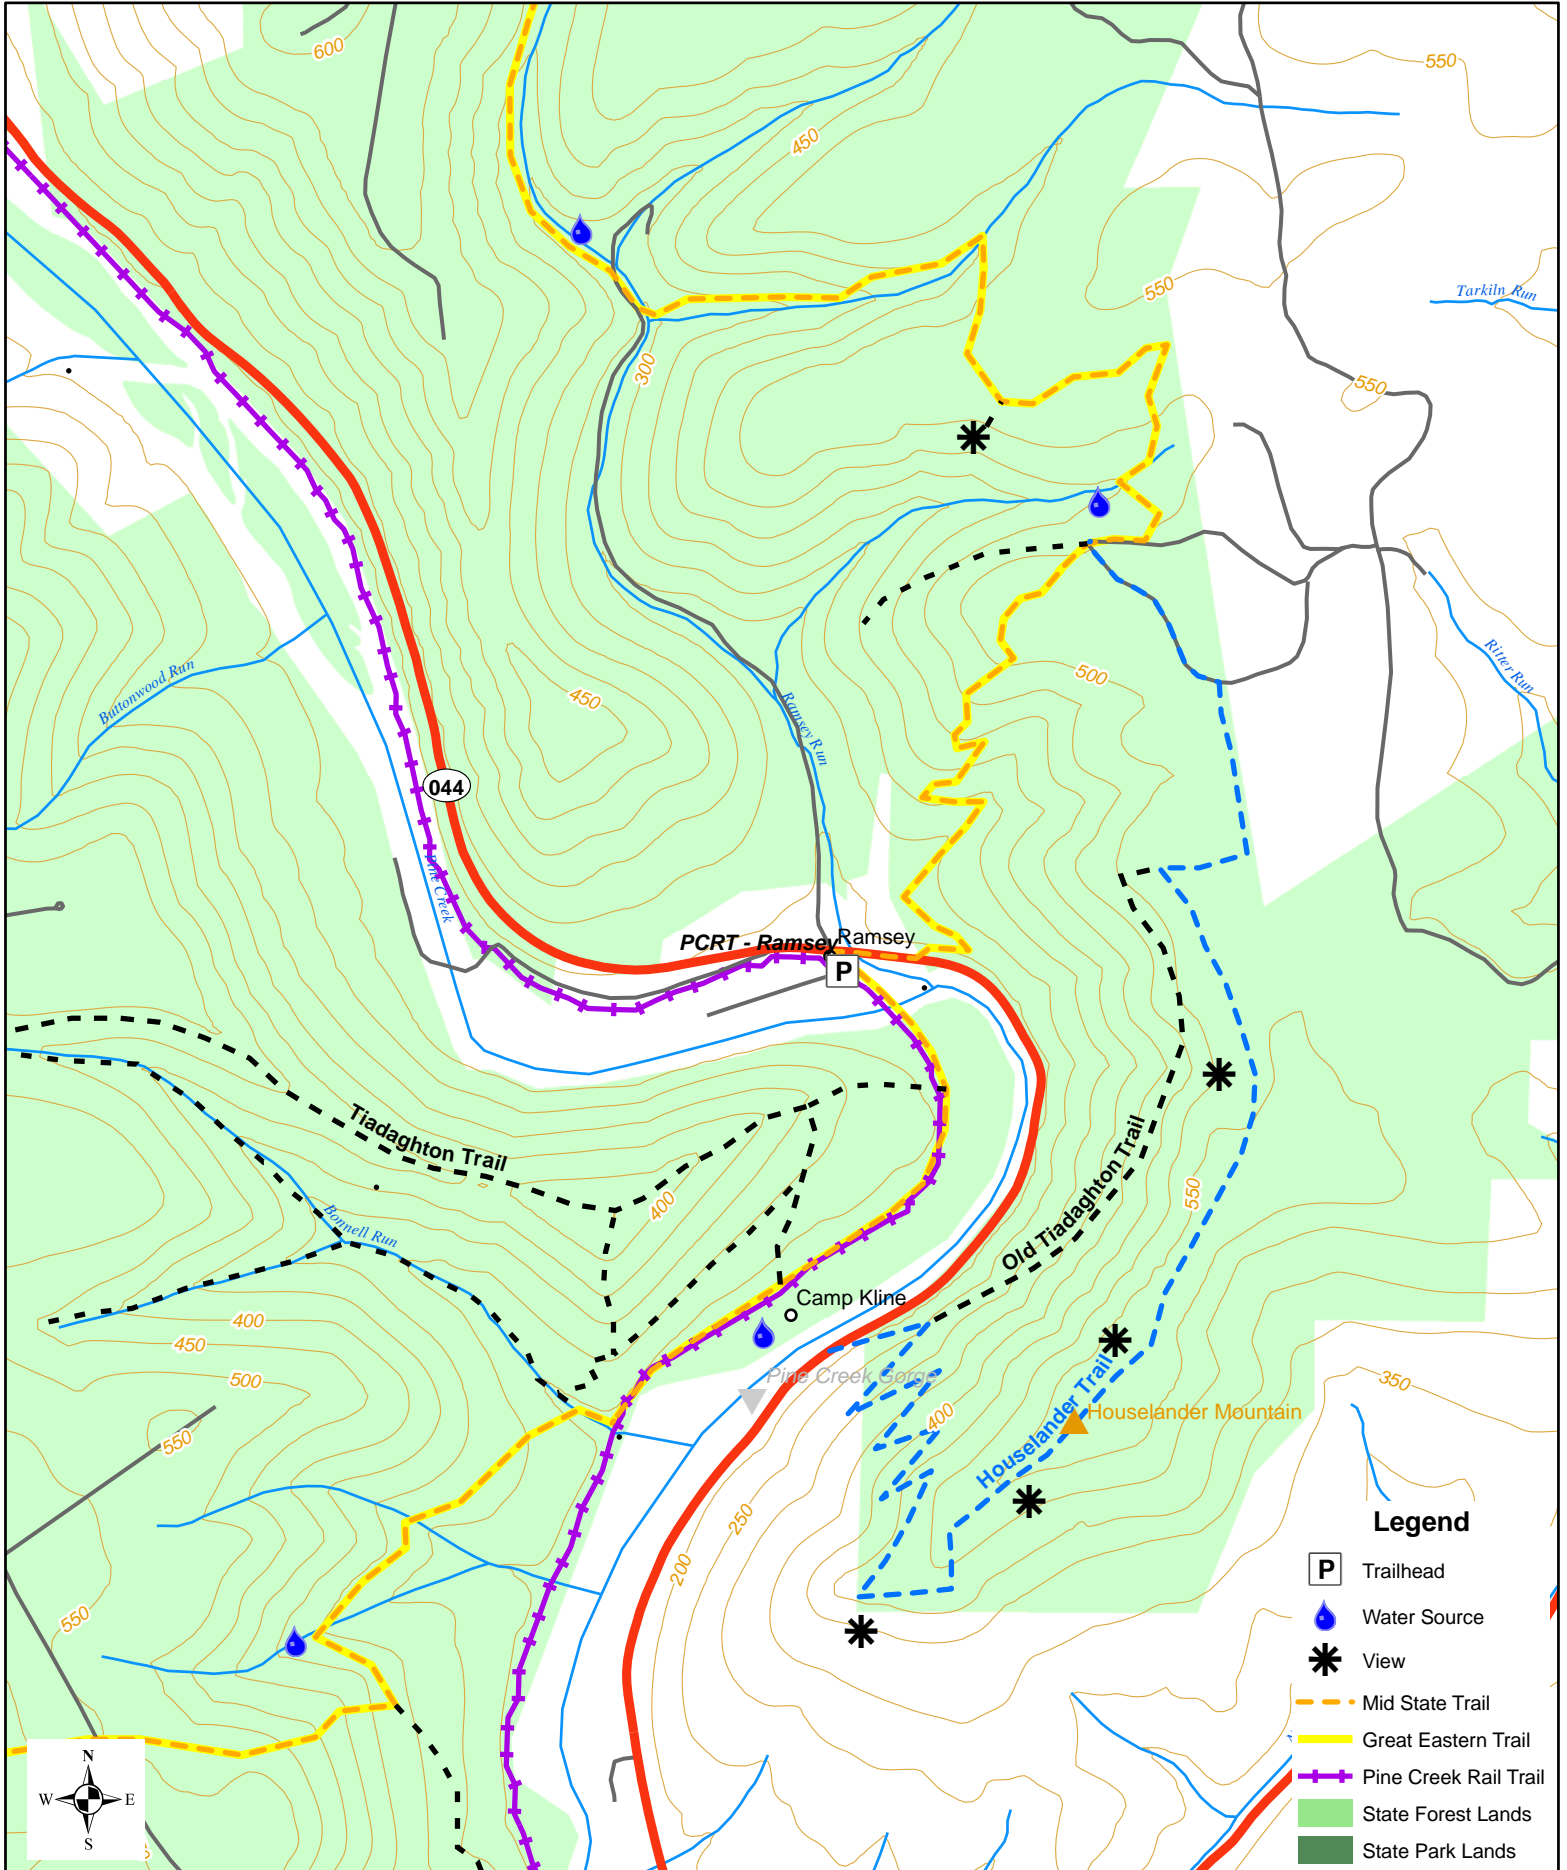

Mid State Trail: Ramsey Relocation

A part of the Great Eastern Trail
Revision to MST Map 209, January 2007

Geospatial data courtesy of PAHikes.com
Production of this map supported by a grant from ESRI
Copyright 2007, Mid State Trail Association, Inc.

0 0.15 0.3 0.6 0.9 1.2 Kilometers
1:24,000

Contour interval 50 m