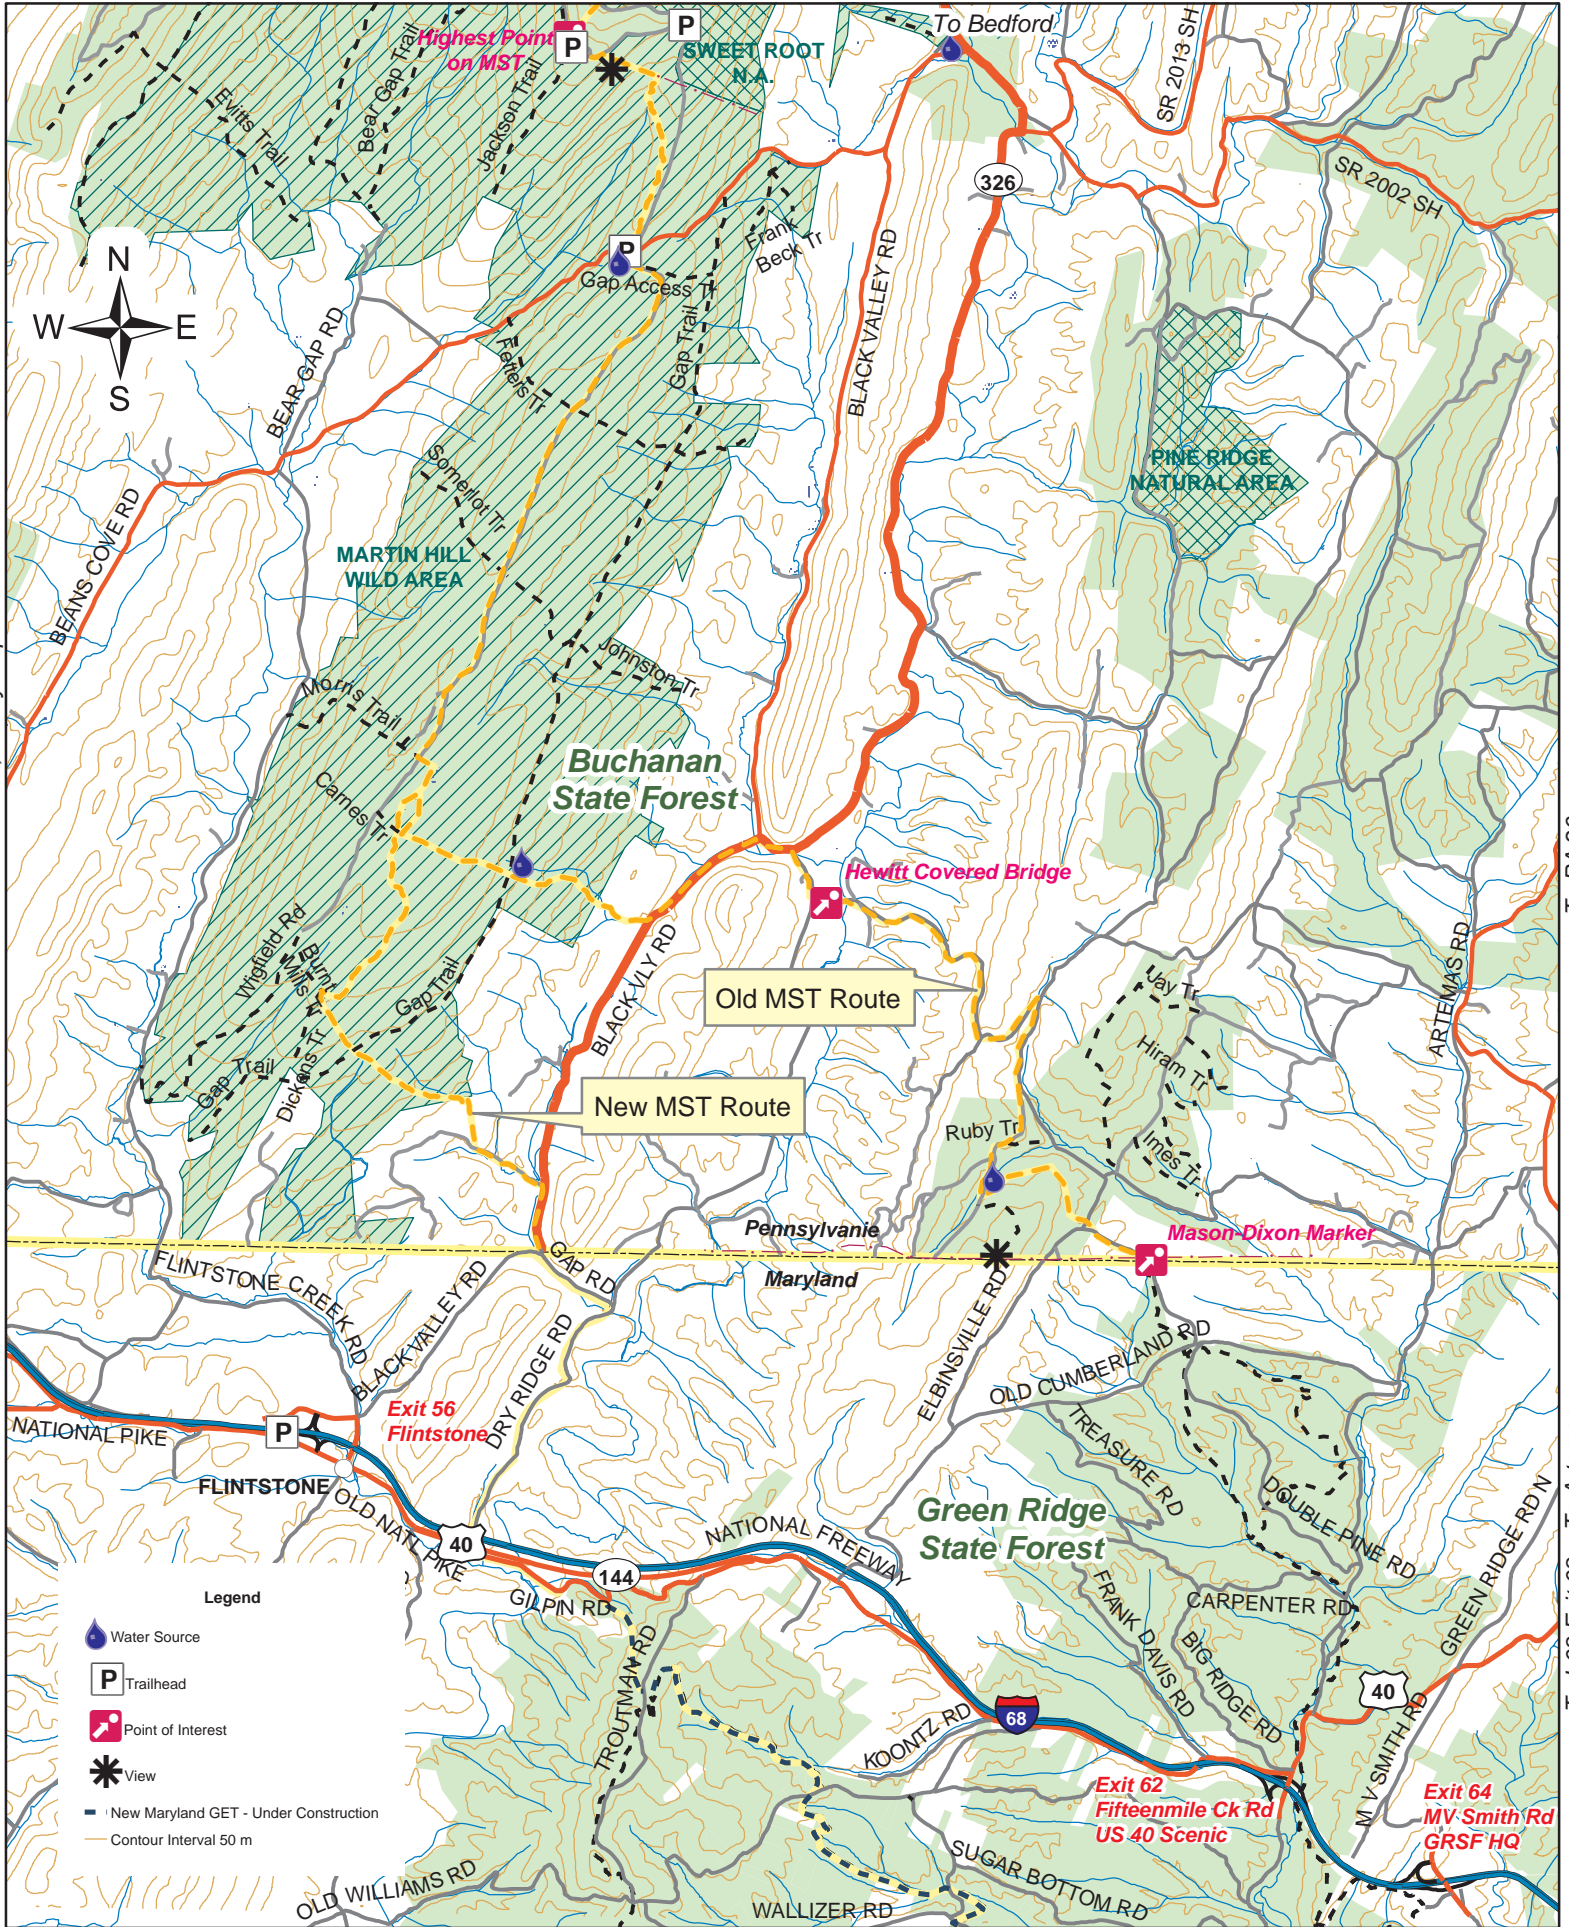

# Mid State Trail At the Mason-Dixon Line

A part of the Great Eastern Trail  
Temporary Map T1.1, August 2009

To I-68 Exit 50, Rocky Gap SP

To Cumberland

To PA 26

To I-68 Exit 68 To Artemas

Continue on  
Green Ridge State Forest Map

1:75,000